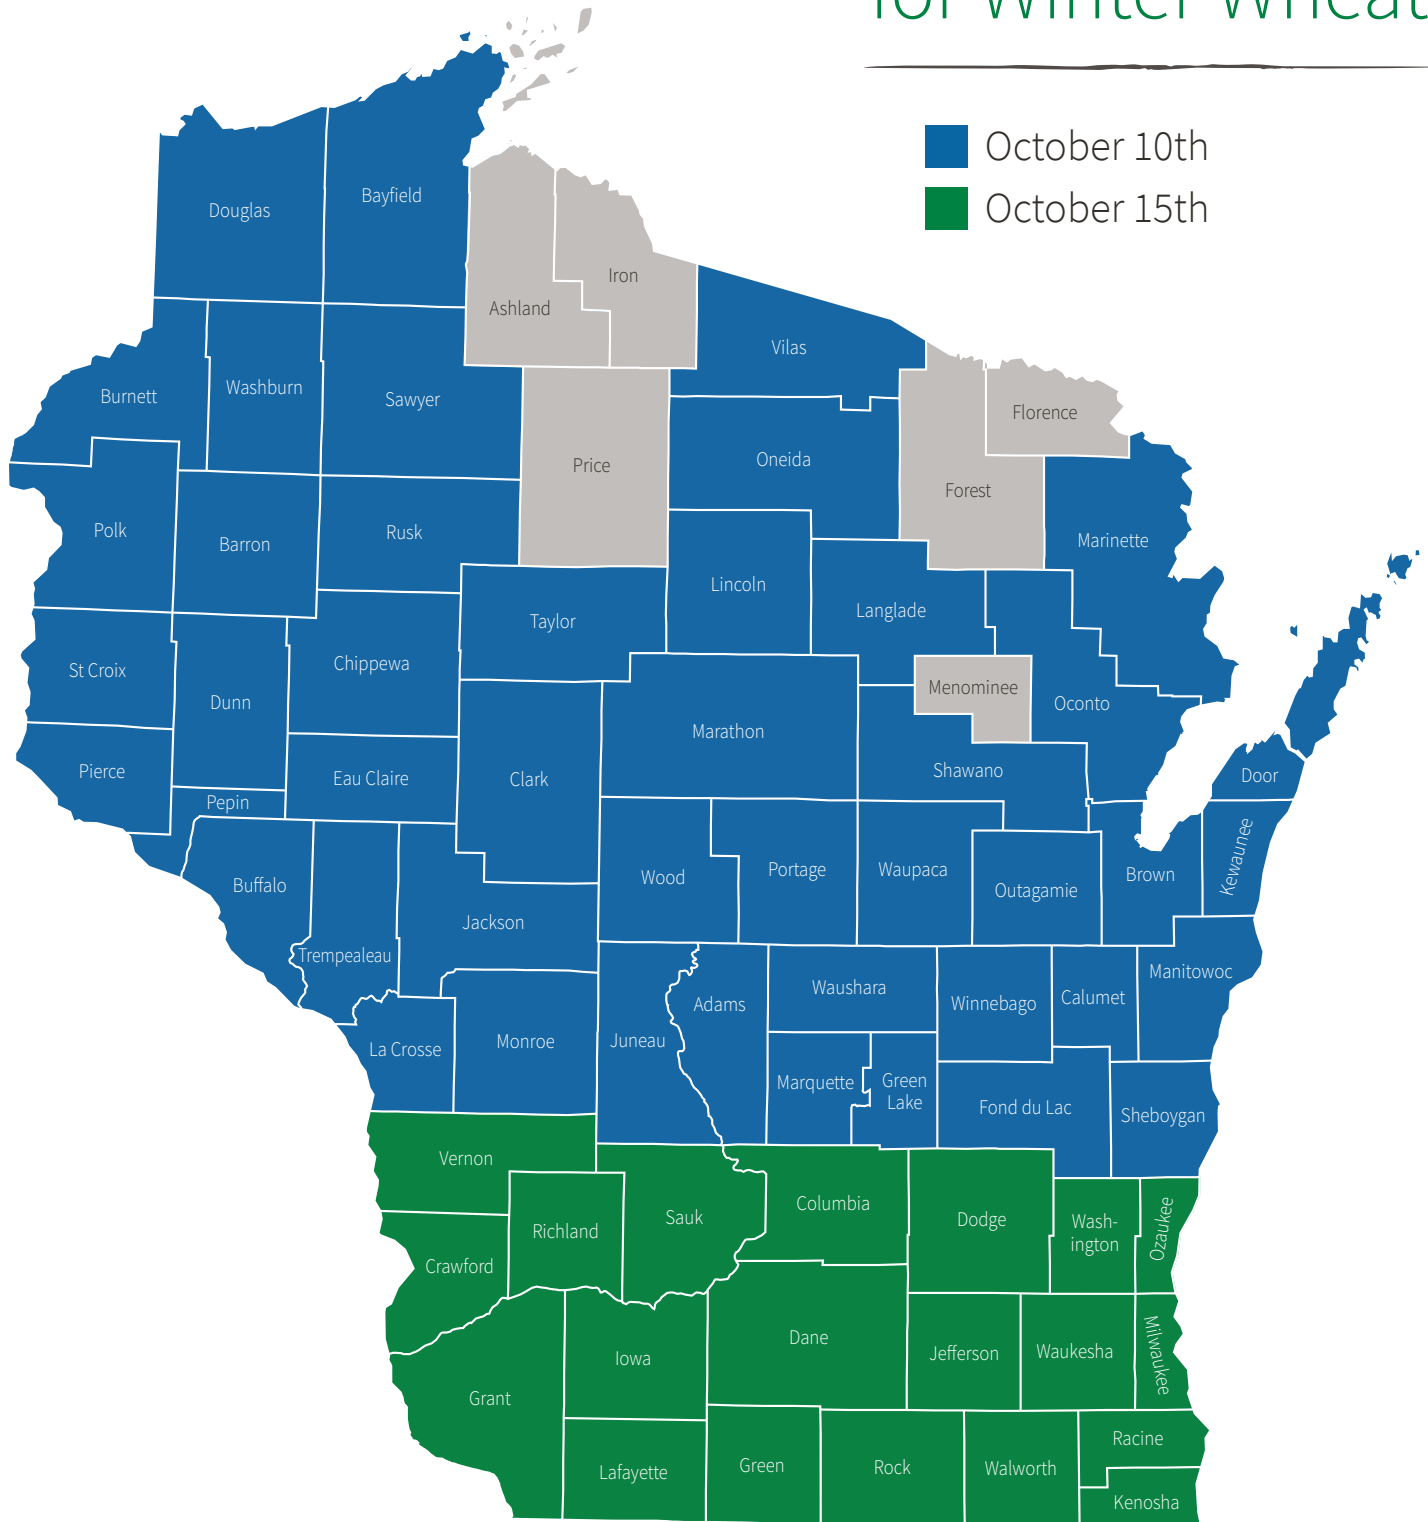

Final Plant Dates for Winter Wheat

countrycrop.com