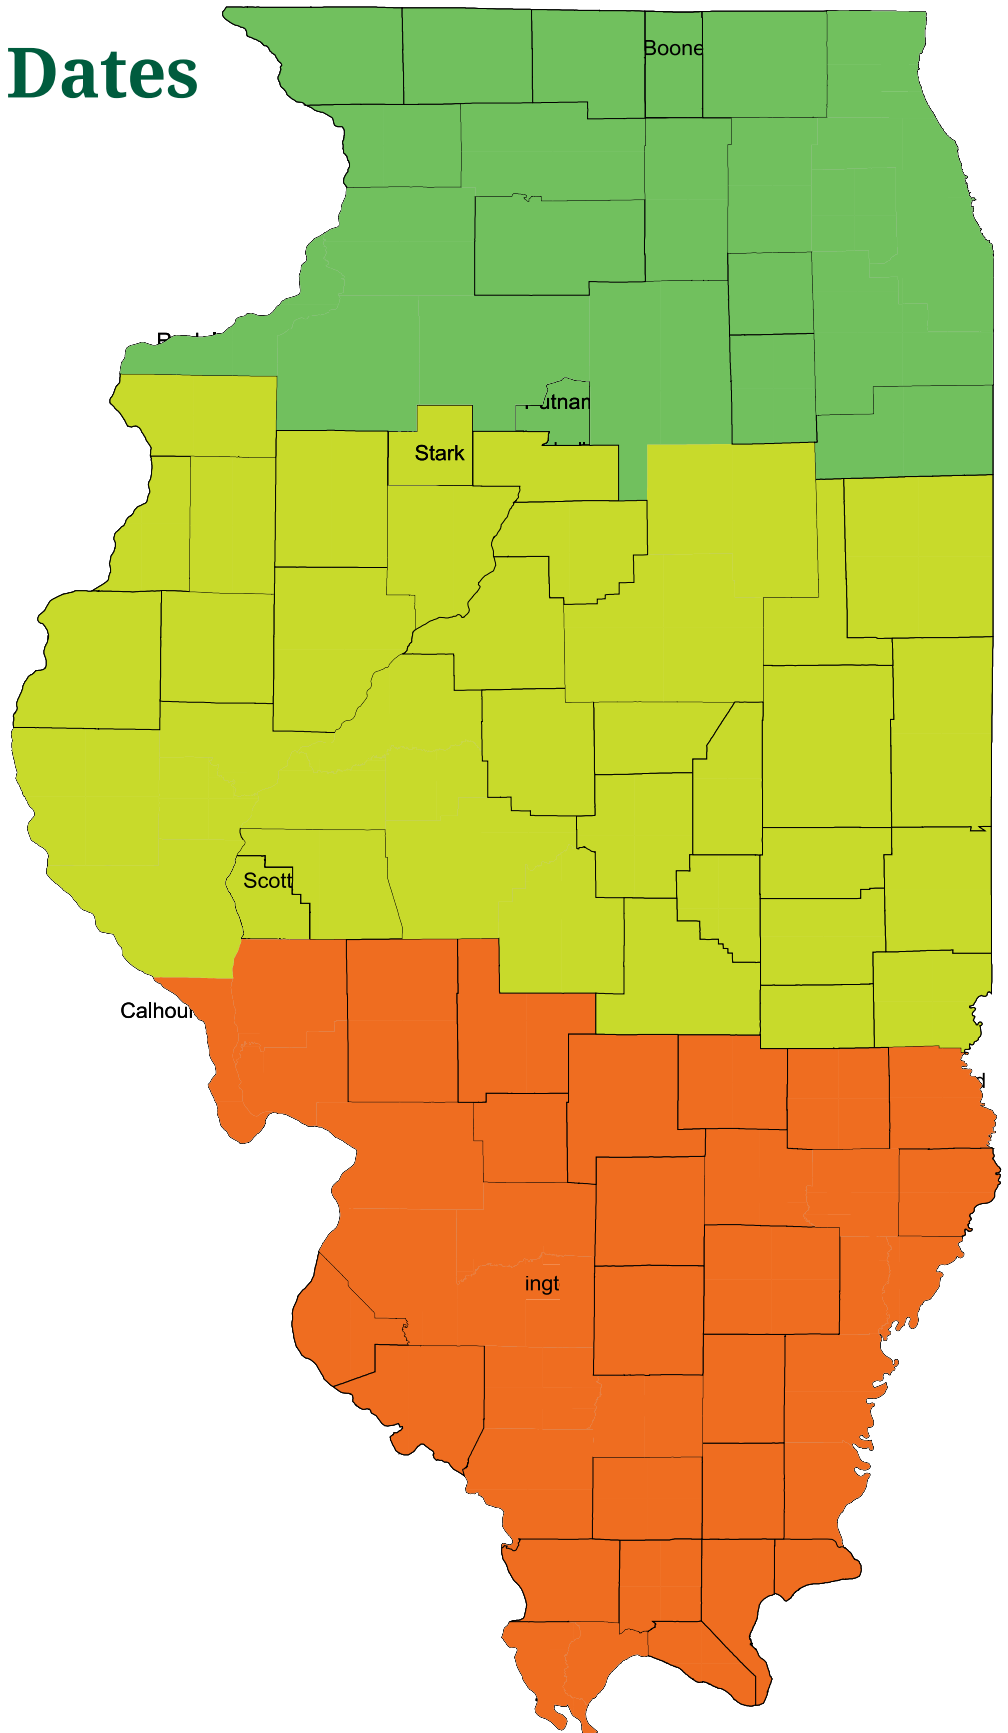

Initial Plant Dates For Corn

Initial Plant Dates

- April 10th
- April 5th
- April 1st

Now, and when you need us.

866-COUNTRY

(866-268-6879)

countrycrop.com