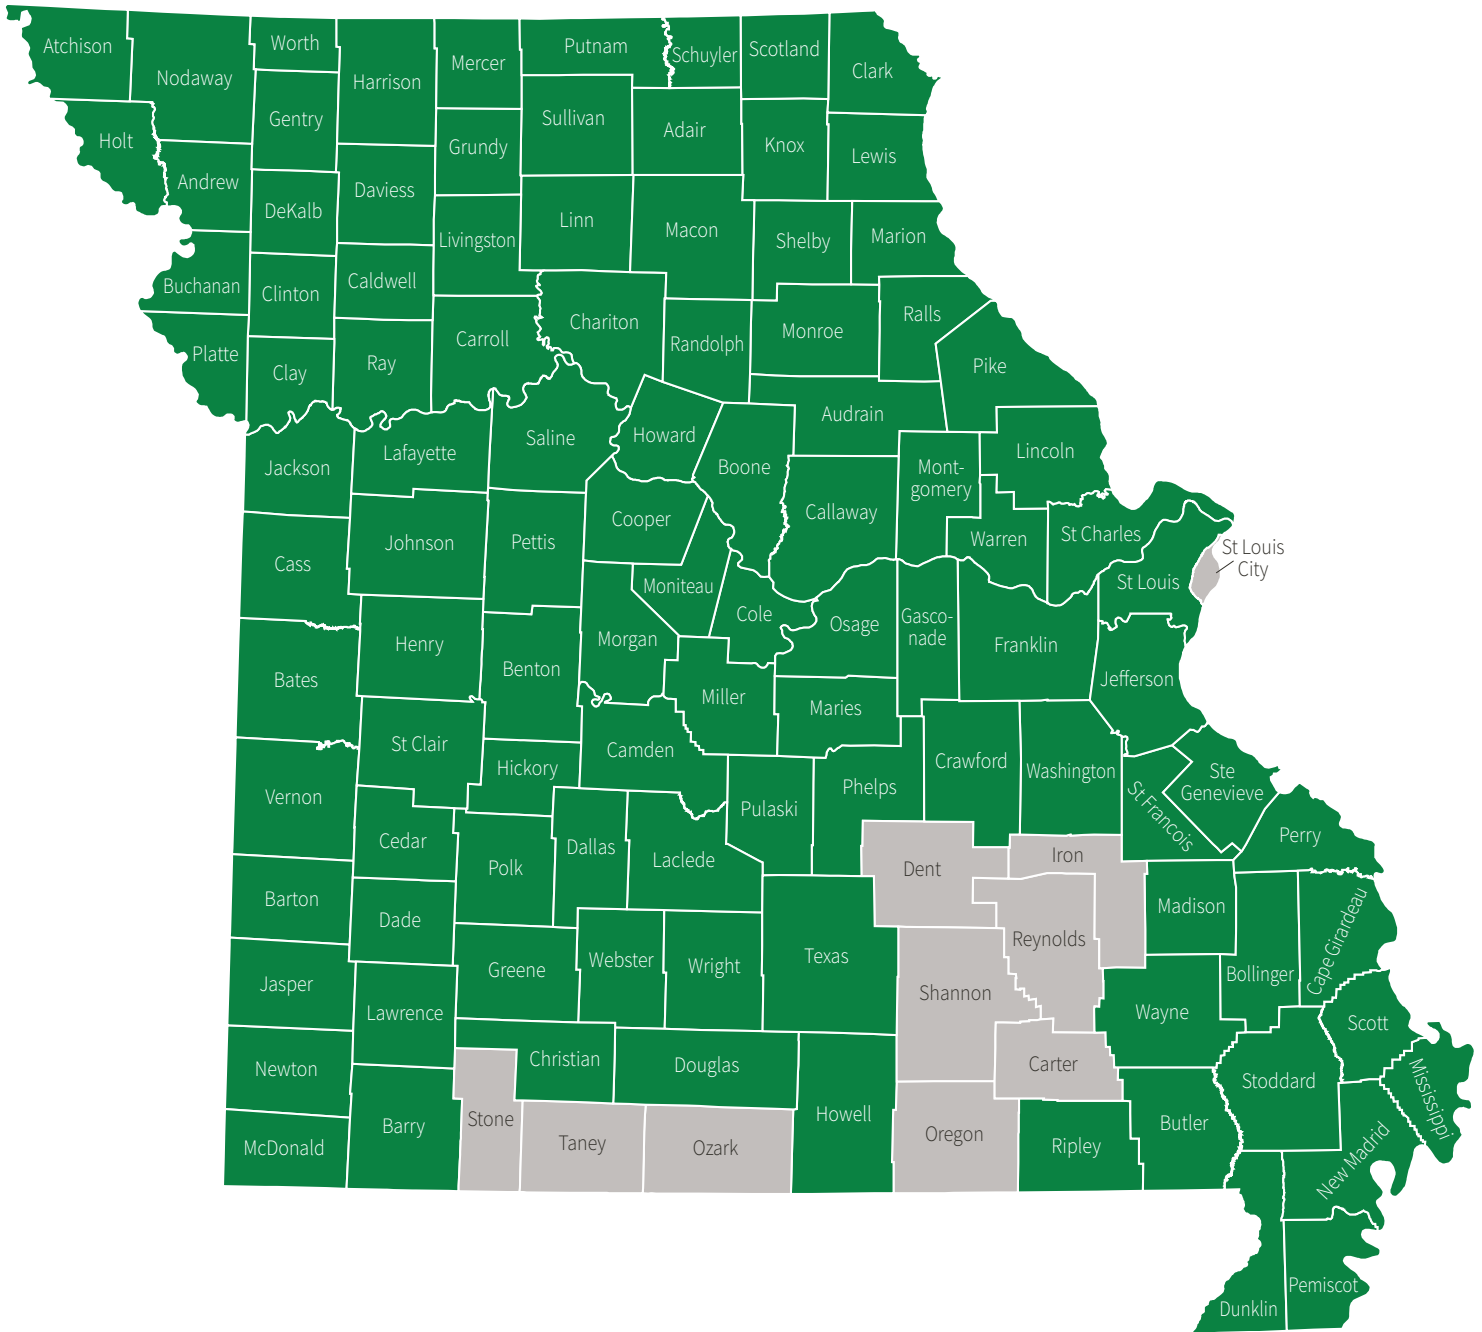

Initial Plant Dates for Soybeans

■ April 15th

countrycrop.com