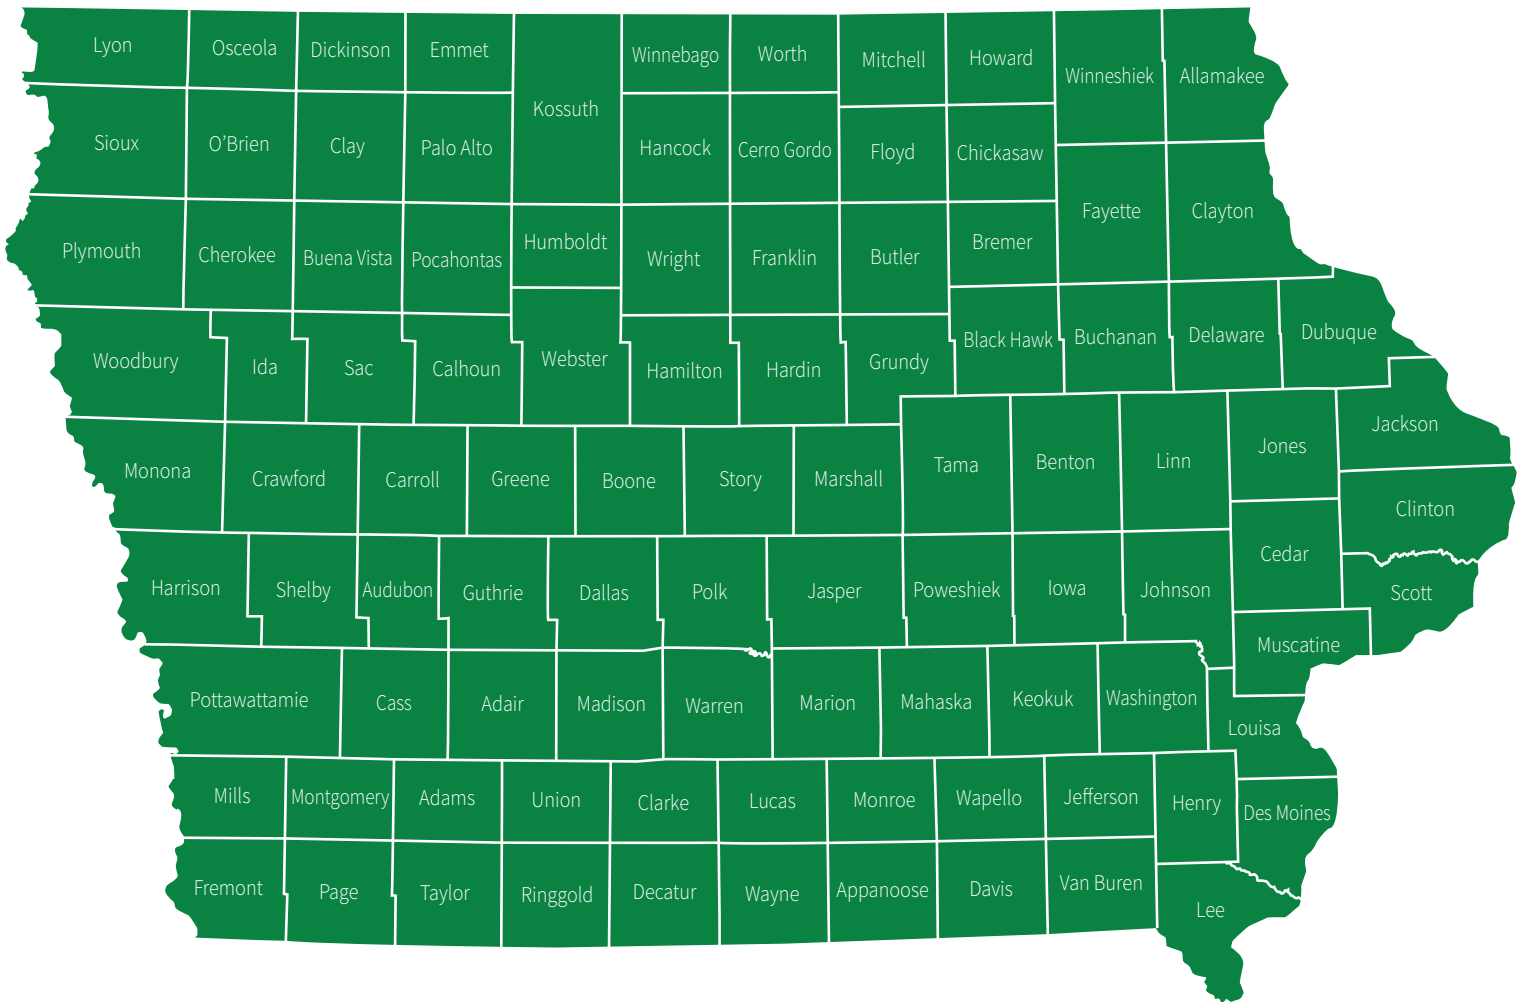

Initial Plant Dates for Corn

■ April 10th

countrycrop.com