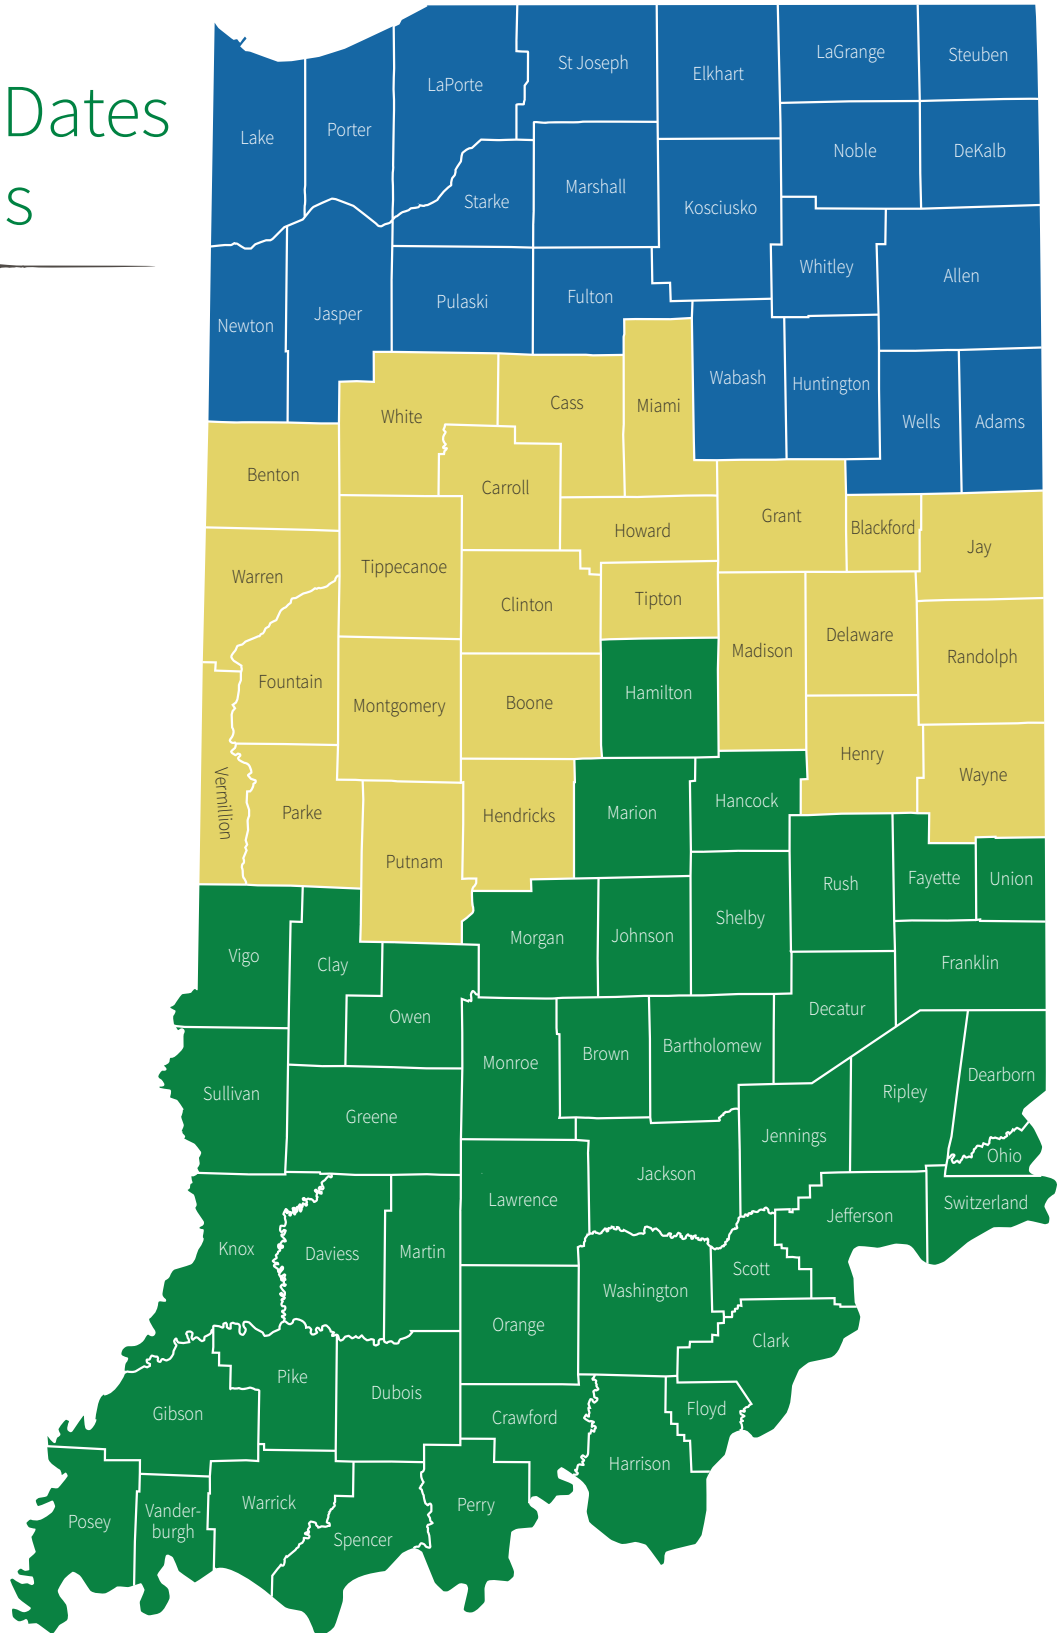

Initial Plant Dates for Soybeans

- April 15th
- April 10th
- April 5th

countrycrop.com