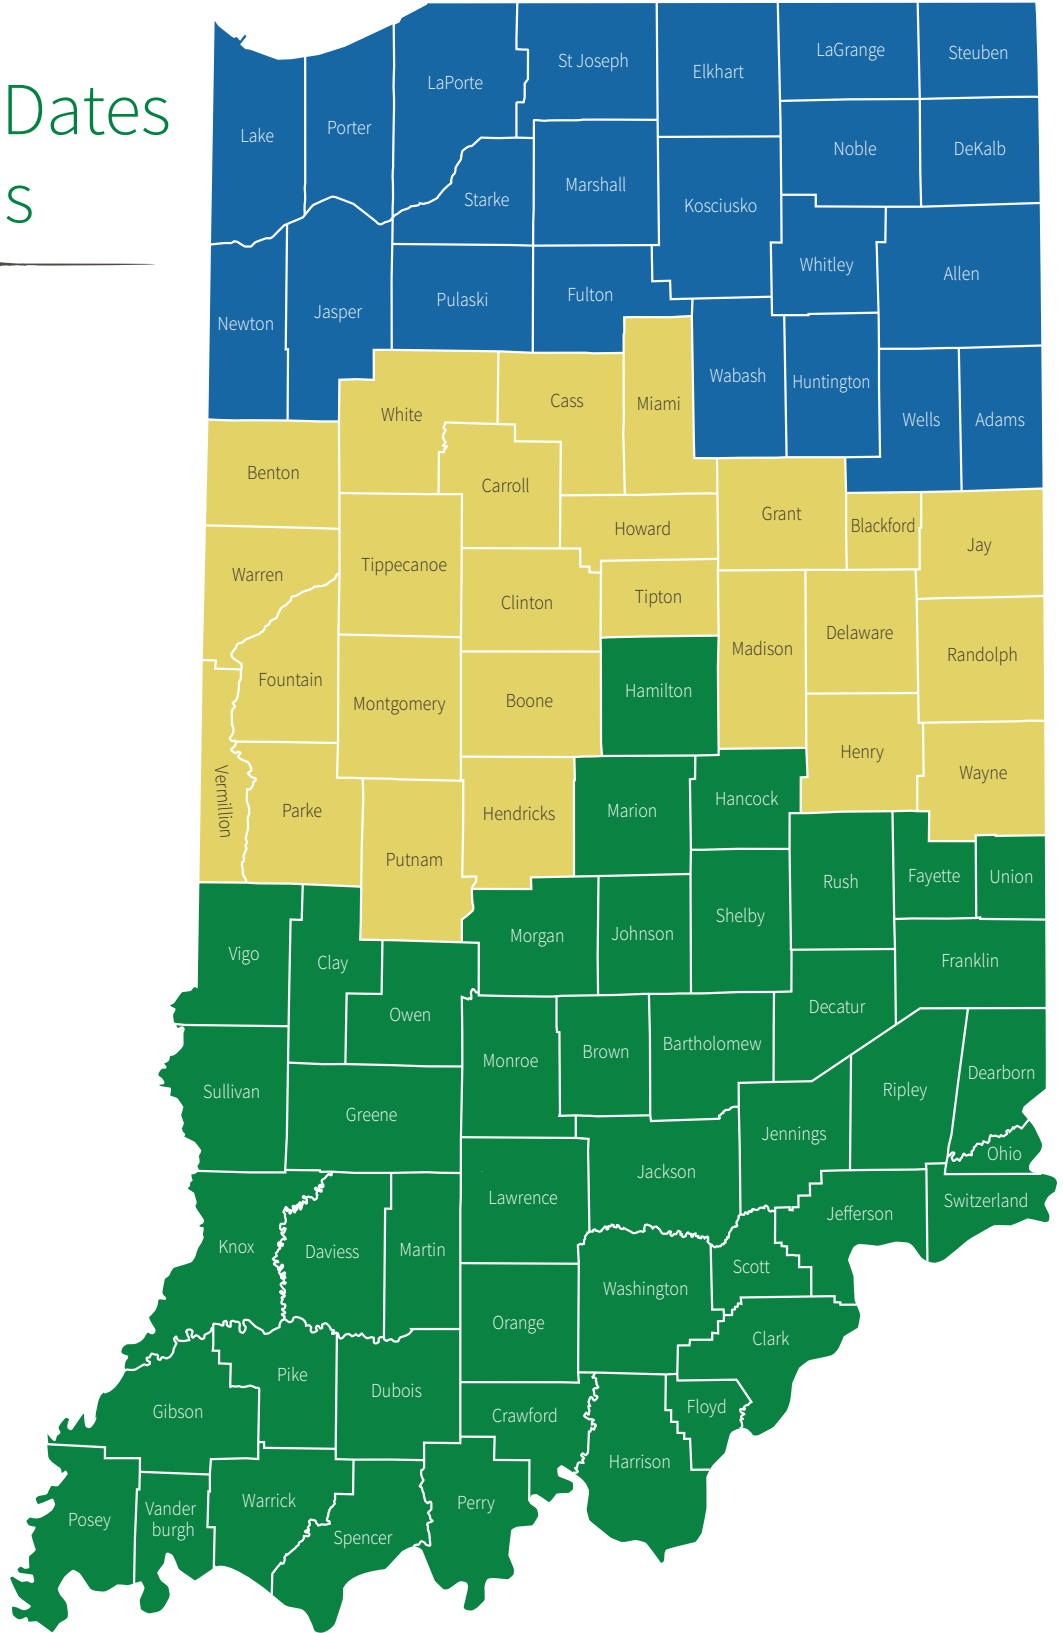

Initial Plant Dates for Soybeans

- April 15th
- April 10th
- April 5th

countrycrop.com