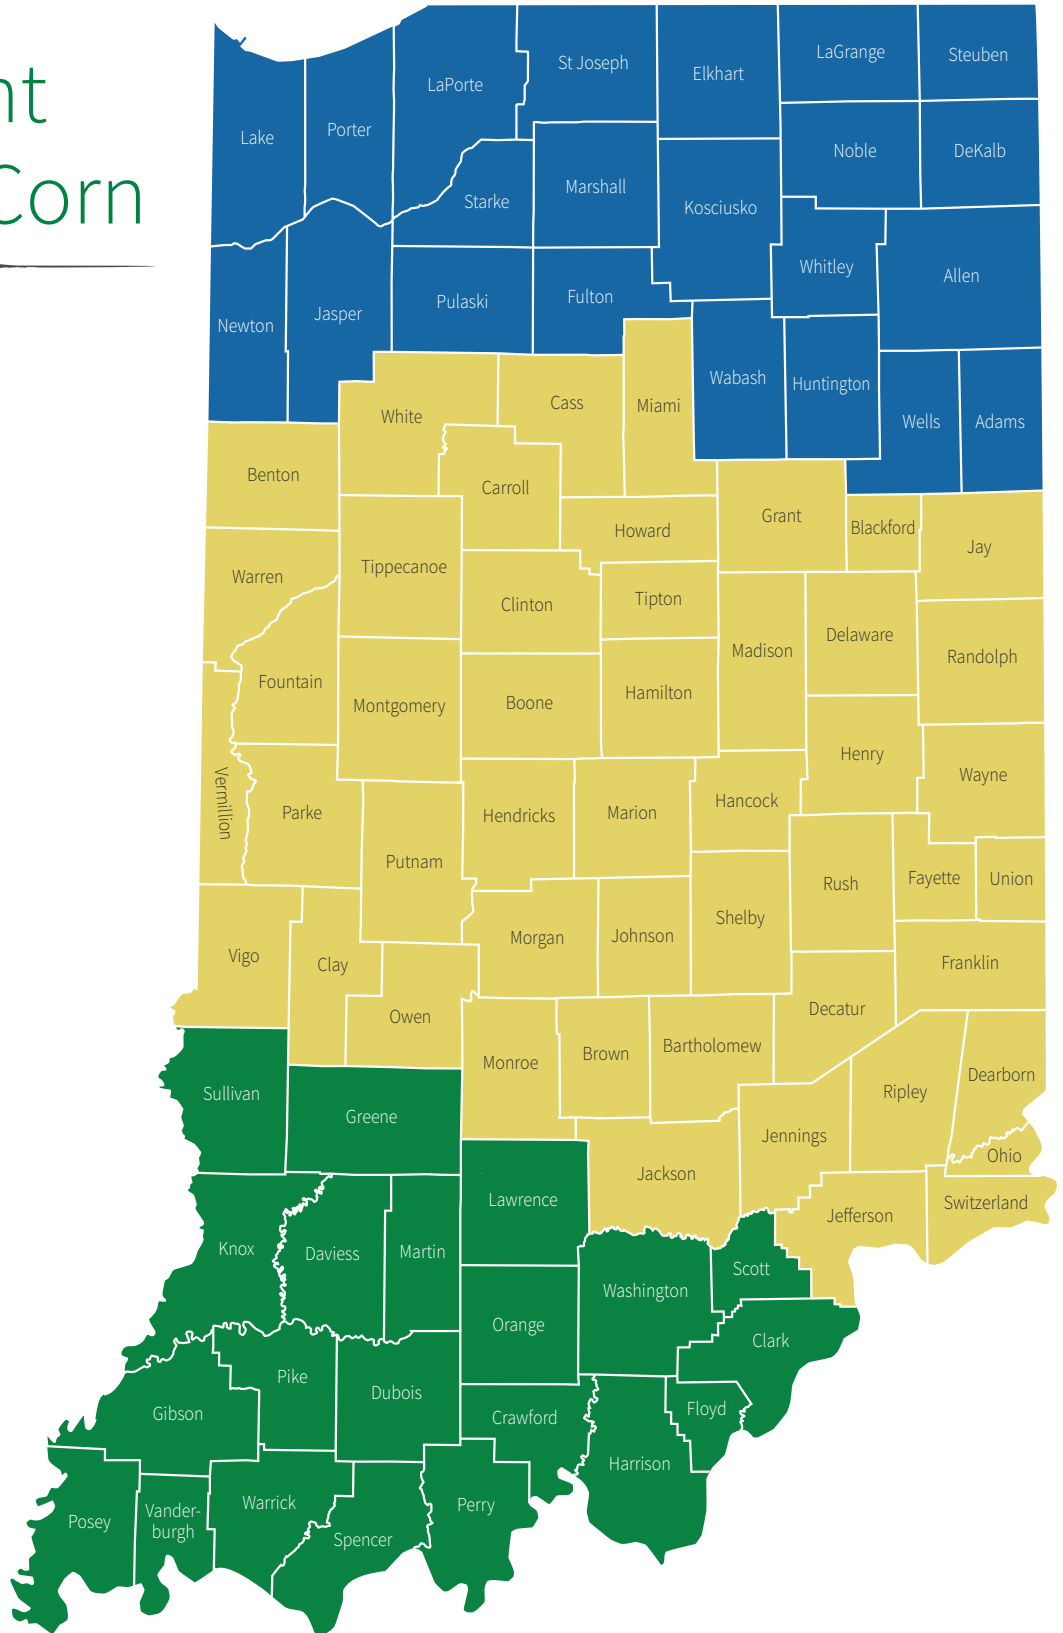

Initial Plant Dates for Corn

- April 10th
- April 5th
- April 1st

countrycrop.com