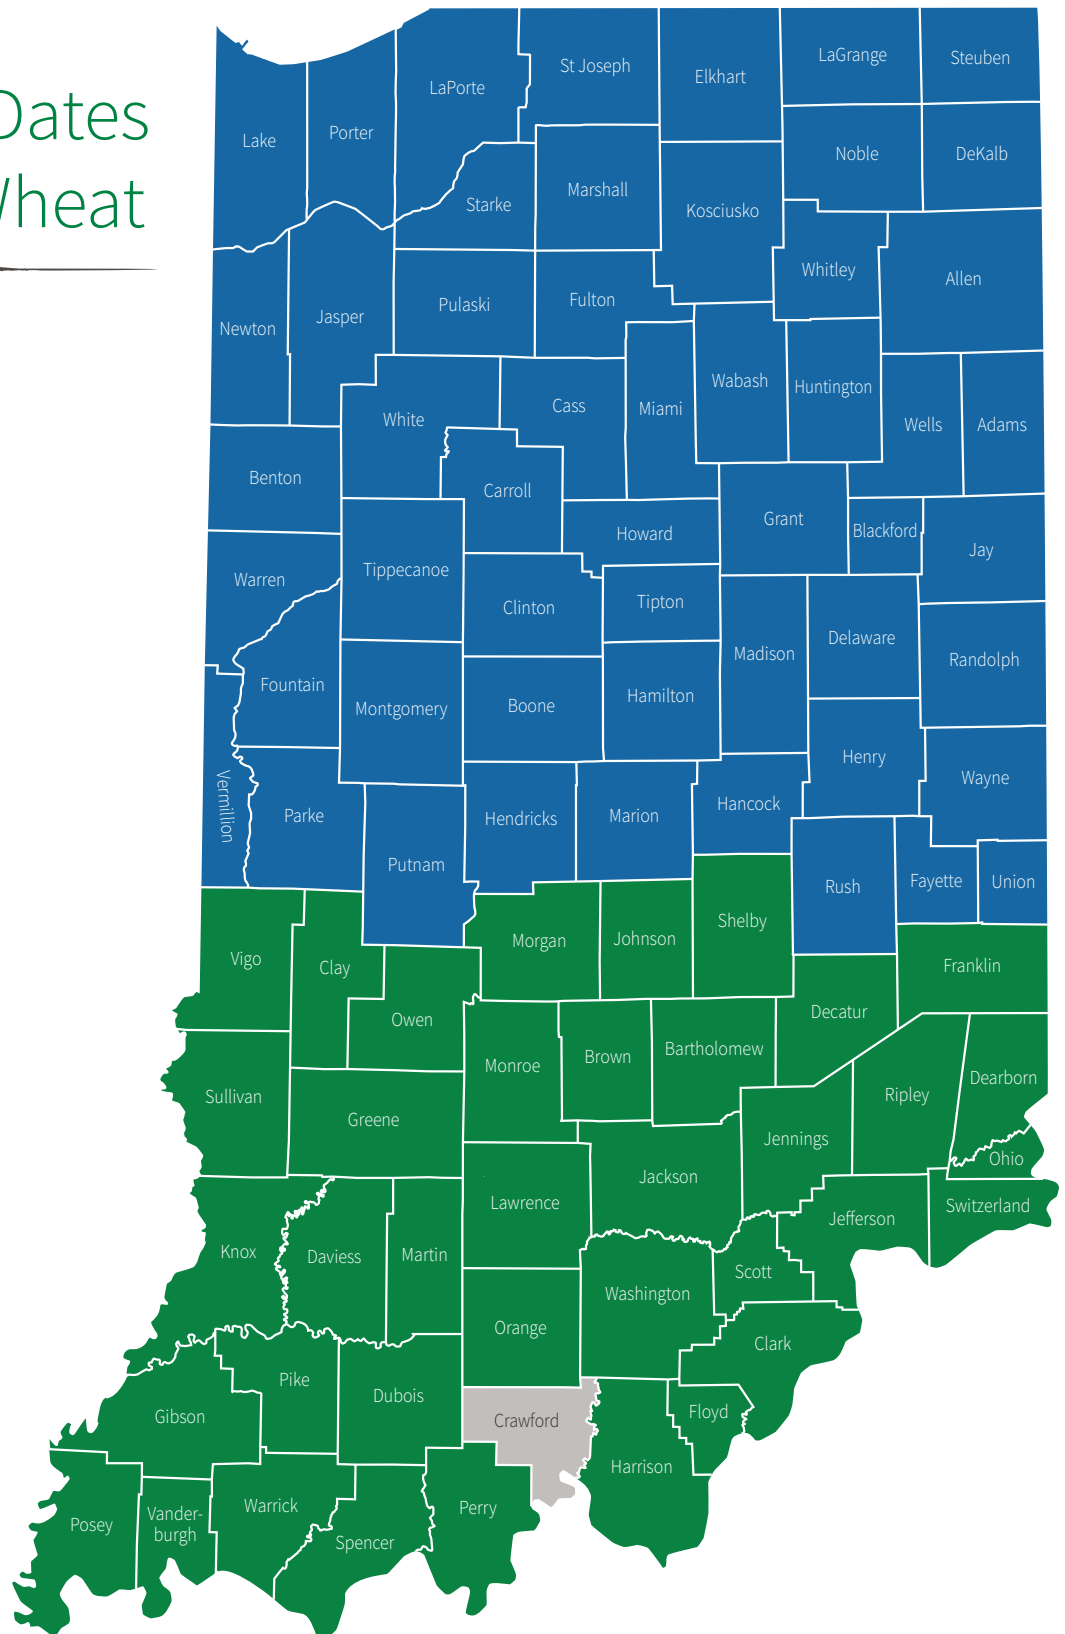

Final Plant Dates for Winter Wheat

- October 20th
- October 31st

countrycrop.com