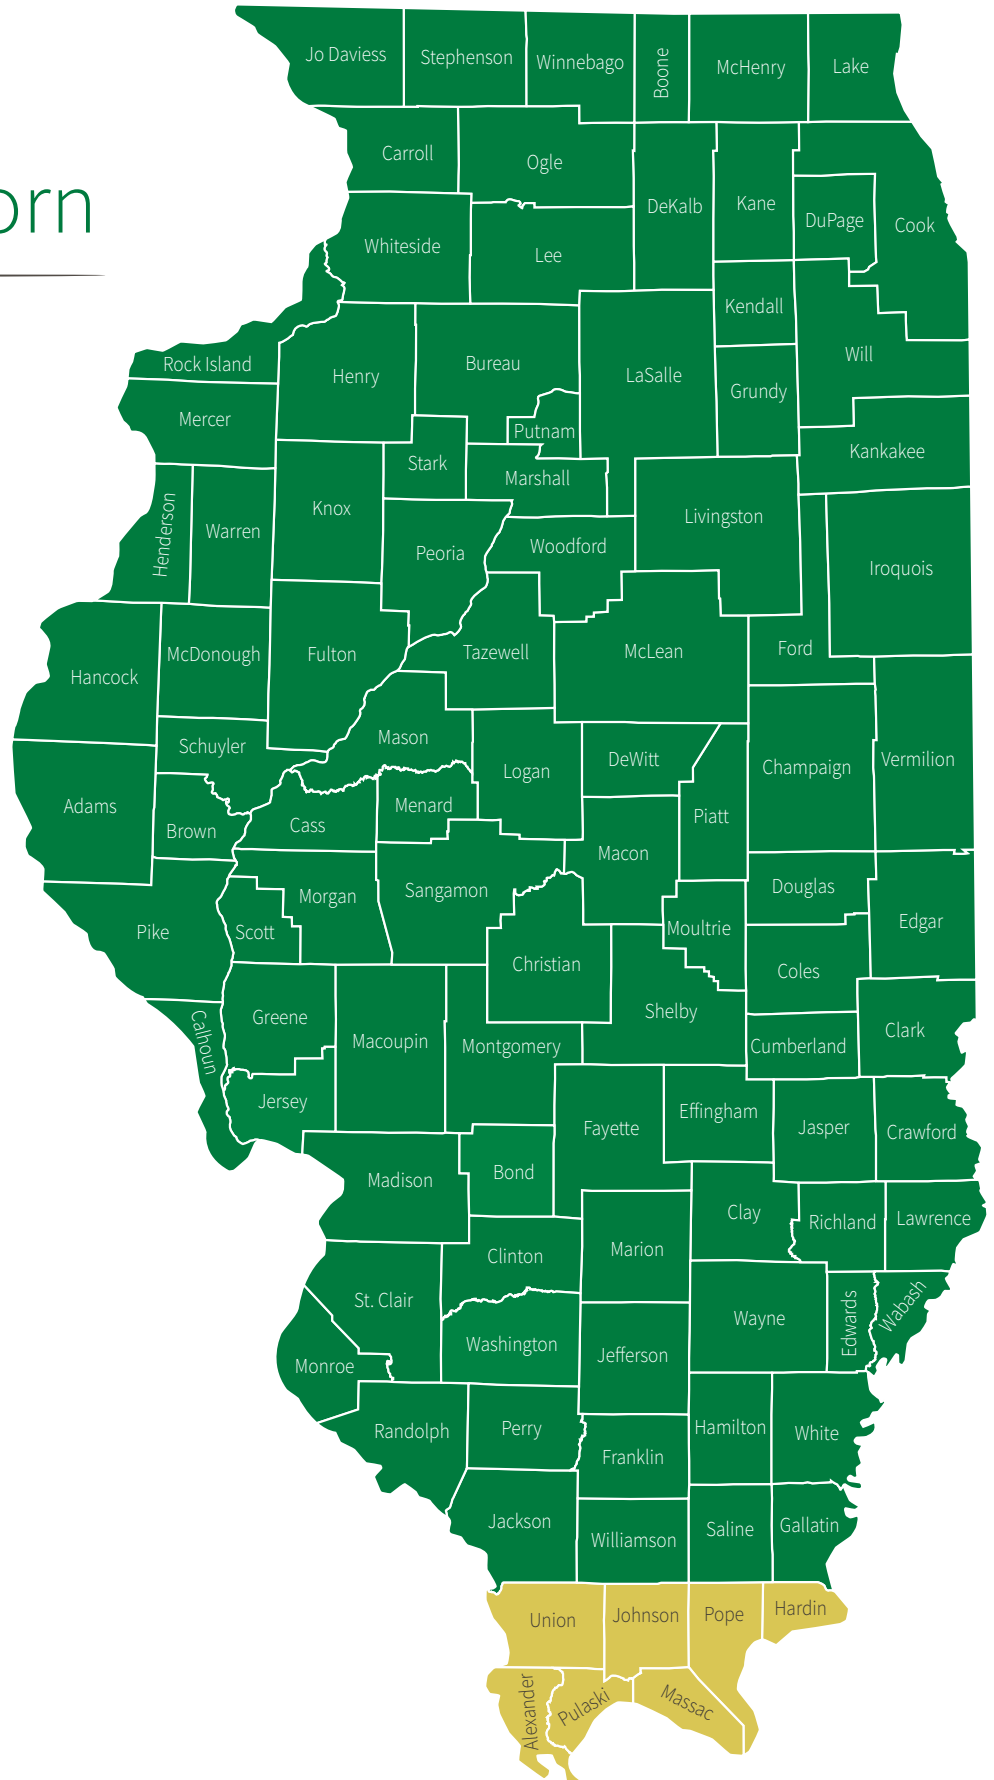

# Final Plant Dates for Corn

- June 5th
- May 31st

countrycrop.com