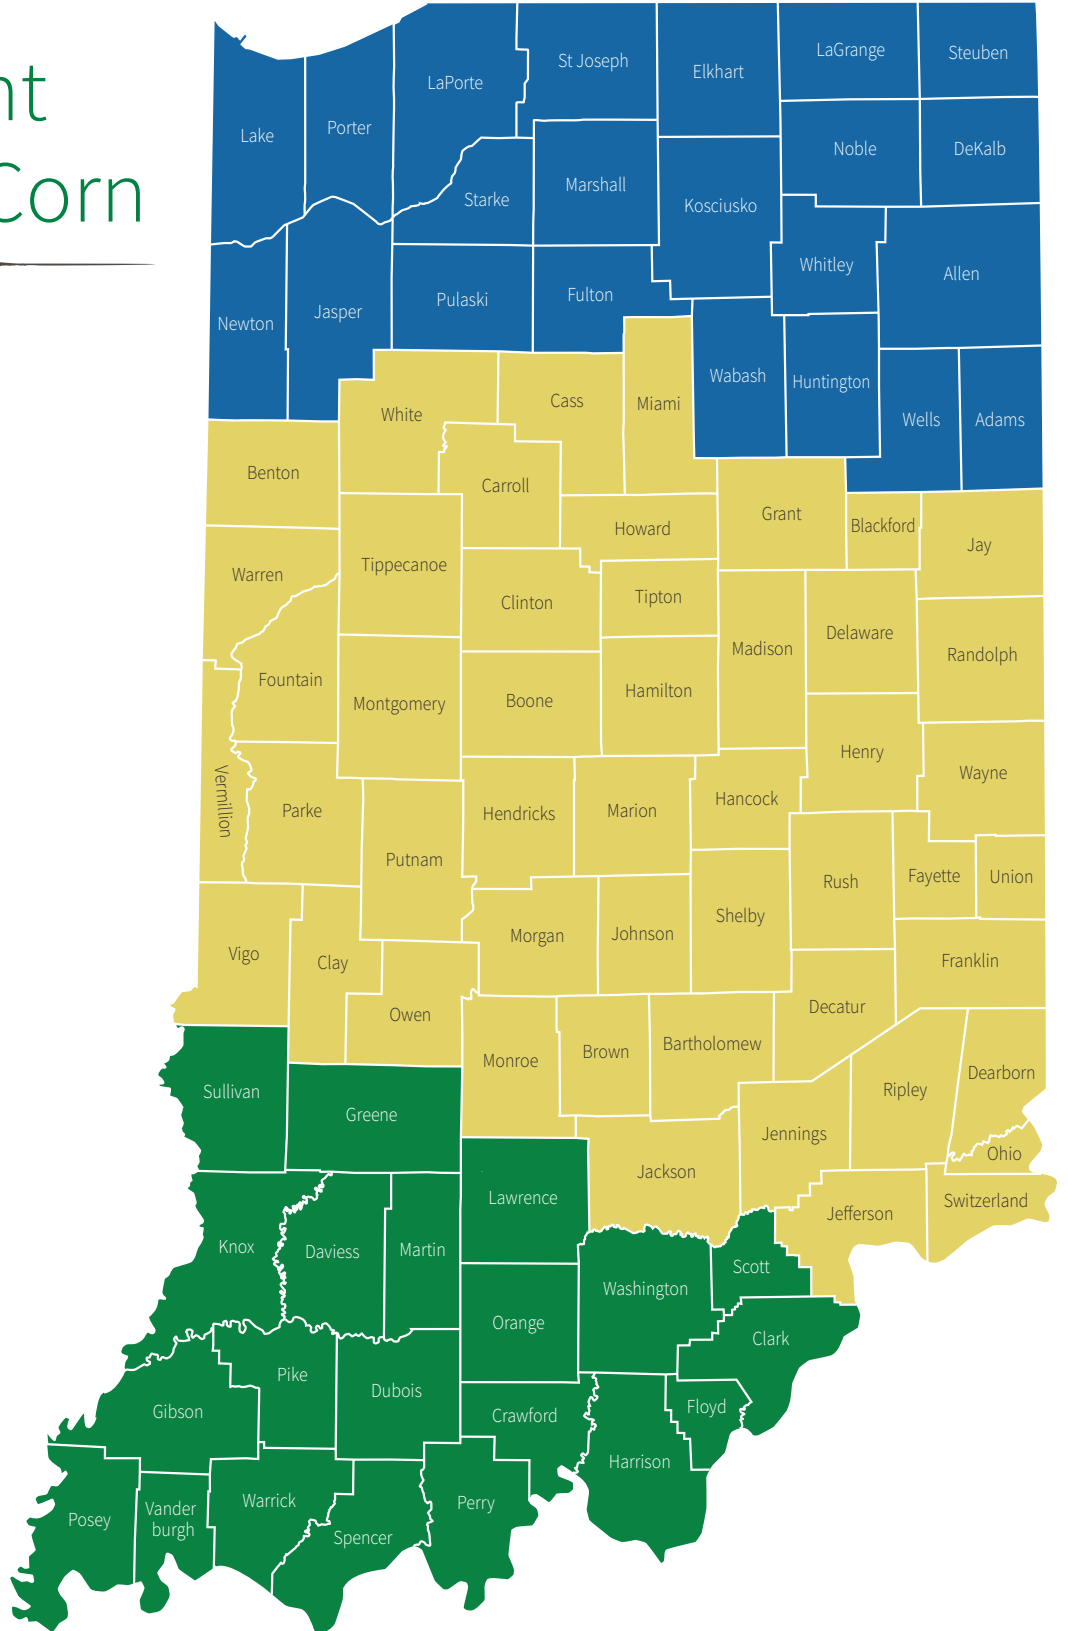

Initial Plant Dates for Corn

- April 10th
- April 5th
- April 1st

countrycrop.com