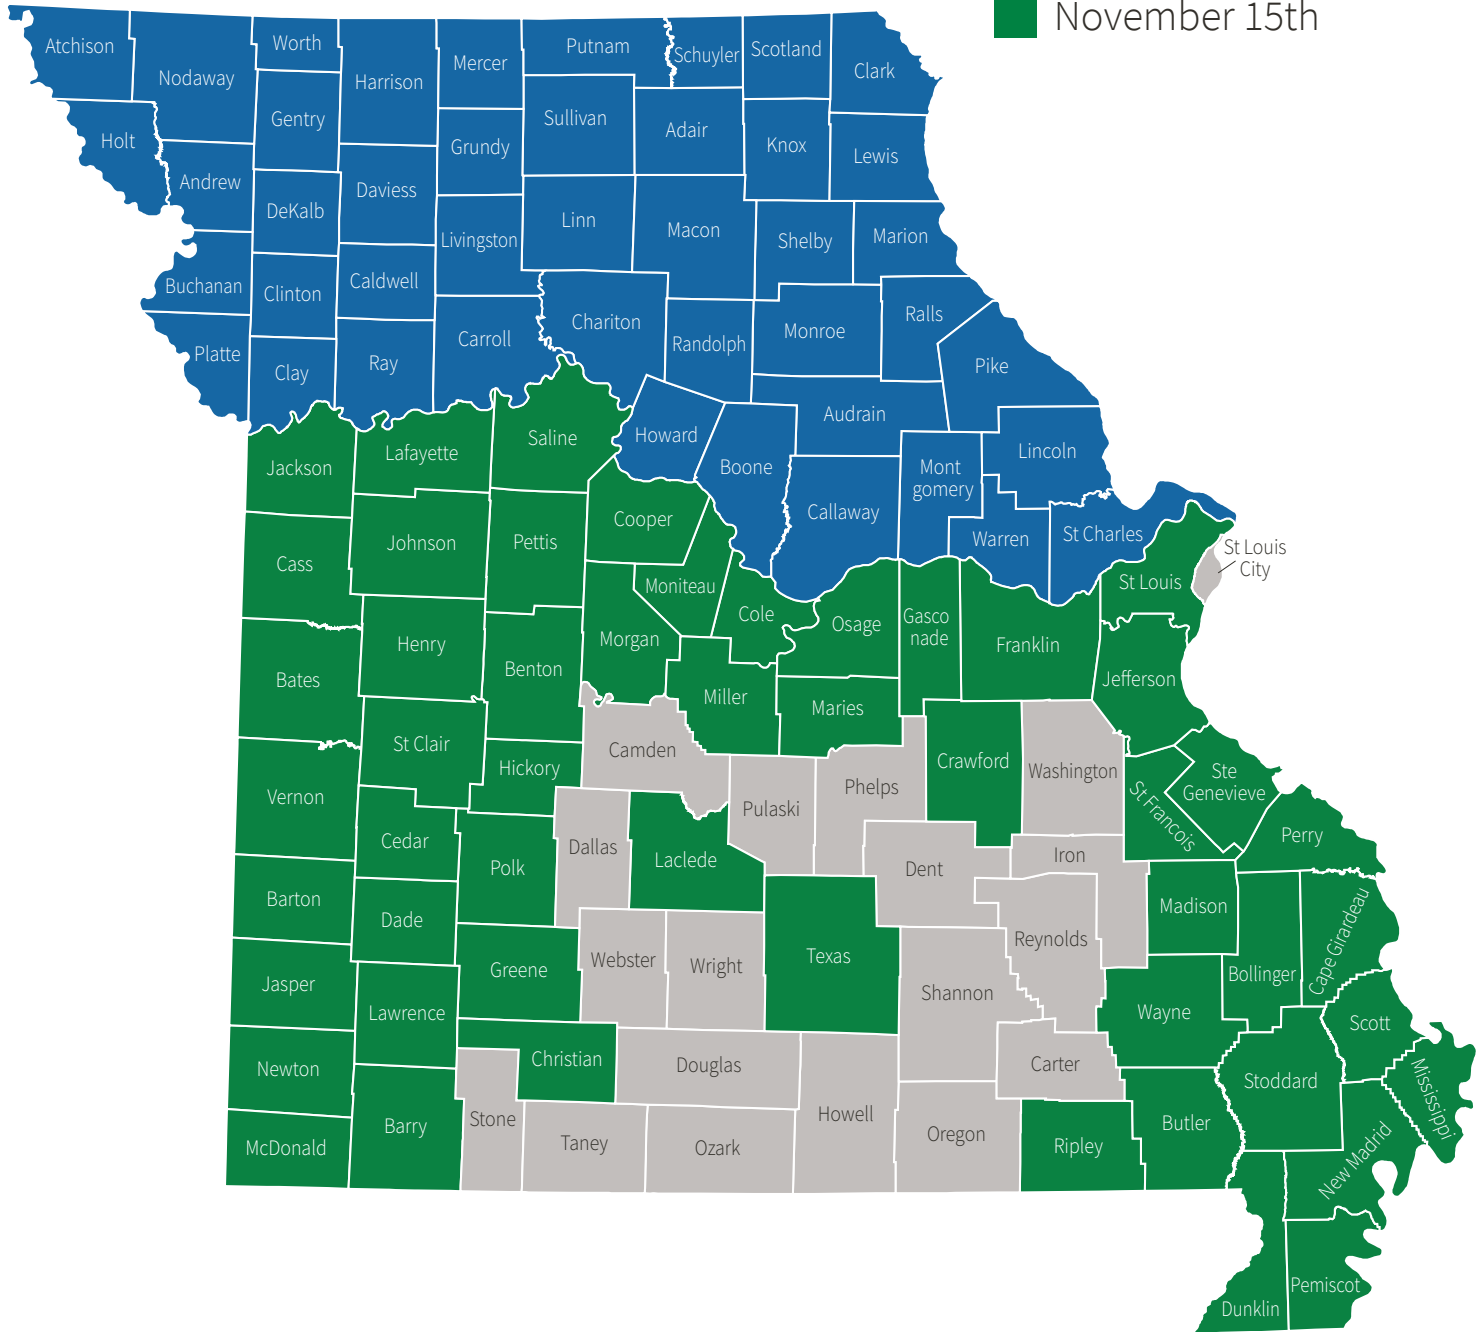

Final Plant Dates for Winter Wheat

- October 31st
- November 15th

countrycrop.com