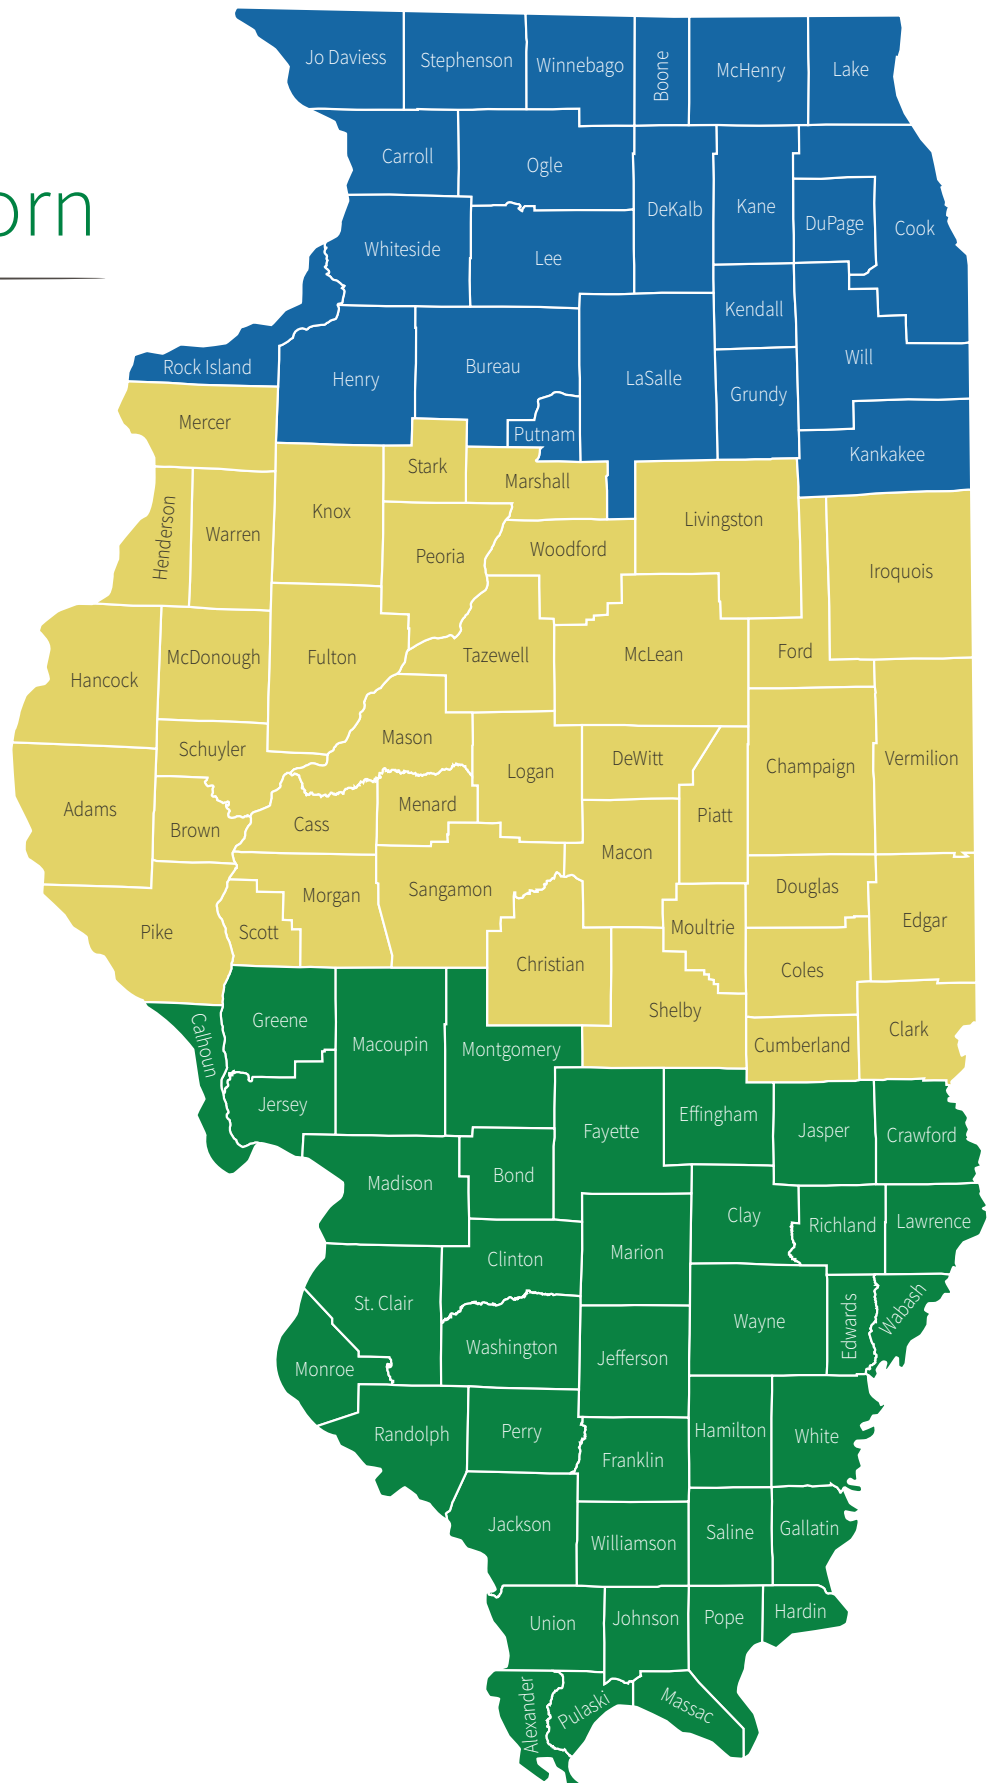

Initial Plant Dates for Corn

- April 10th
- April 5th
- April 1st

countrycrop.com